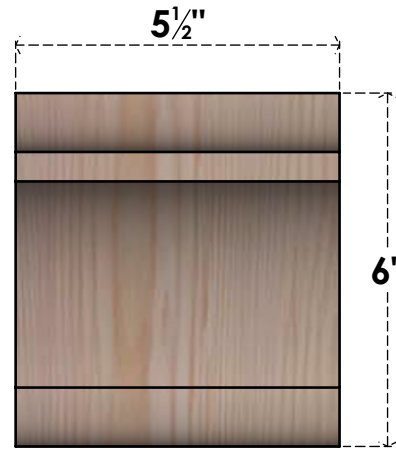

BRC06X06X06OLY00SDF

5 1/2"W X 6"D X 6"H OLYMPIC SMOOTH BRACE, DOUGLAS FIR

SIDE

FRONT

EKENA
MILLWORK
2300 WEST MAIN ST.
CLARKSVILLE, TX 75426
TOLL FREE: 866-607-0453
WWW.EKENAMILLWORK.COM

NOTES

1. INSTALLATION TO BE COMPLETED IN ACCORDANCE WITH MANUFACTURER'S SPECIFICATIONS.
2. DRAWING MAY NOT BE TO SCALE
3. THIS DRAWING IS INTENDED FOR DESIGN AND PLANNING PURPOSES ONLY.
4. ALL INFORMATION CONTAINED HEREIN WAS CURRENT AT THE TIME OF DEVELOPMENT BUT MUST BE REVIEWED AND APPROVED BY THE PRODUCT MANUFACTURER TO BE CONSIDERED ACCURATE.
5. PRODUCTS ARE NOT KILN DRIED. THIS ITEM IS UNIQUE AND WILL CONTAIN THE NATURAL VARIATIONS THAT THE WOOD SPECIES OFFERS. THIS MAY RESULT IN VARIATIONS UP TO 1/4"