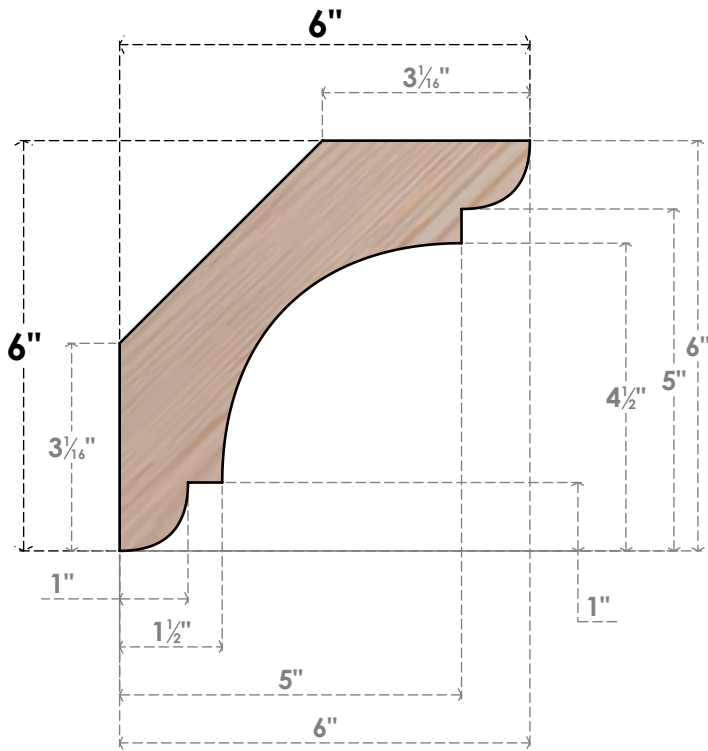

BRC06X06X06OLY00SDF

5 1/2"W X 6"D X 6"H OLYMPIC SMOOTH BRACE, DOUGLAS FIR

SIDE

FRONT

EKENA
MILLWORK
2300 WEST MAIN ST.
CLARKSVILLE, TX 75426
TOLL FREE: 866-607-0453
WWW.EKENAMILLWORK.COM

NOTES

1. INSTALLATION TO BE COMPLETED IN ACCORDANCE WITH MANUFACTURER'S SPECIFICATIONS.
2. DRAWING MAY NOT BE TO SCALE
3. THIS DRAWING IS INTENDED FOR DESIGN AND PLANNING PURPOSES ONLY.
4. ALL INFORMATION CONTAINED HEREIN WAS CURRENT AT THE TIME OF DEVELOPMENT BUT MUST BE REVIEWED AND APPROVED BY THE PRODUCT MANUFACTURER TO BE CONSIDERED ACCURATE.
5. PRODUCTS ARE NOT KILN DRIED. THIS ITEM IS UNIQUE AND WILL CONTAIN THE NATURAL VARIATIONS THAT THE WOOD SPECIES OFFERS. THIS MAY RESULT IN VARIATIONS UP TO 1/4"